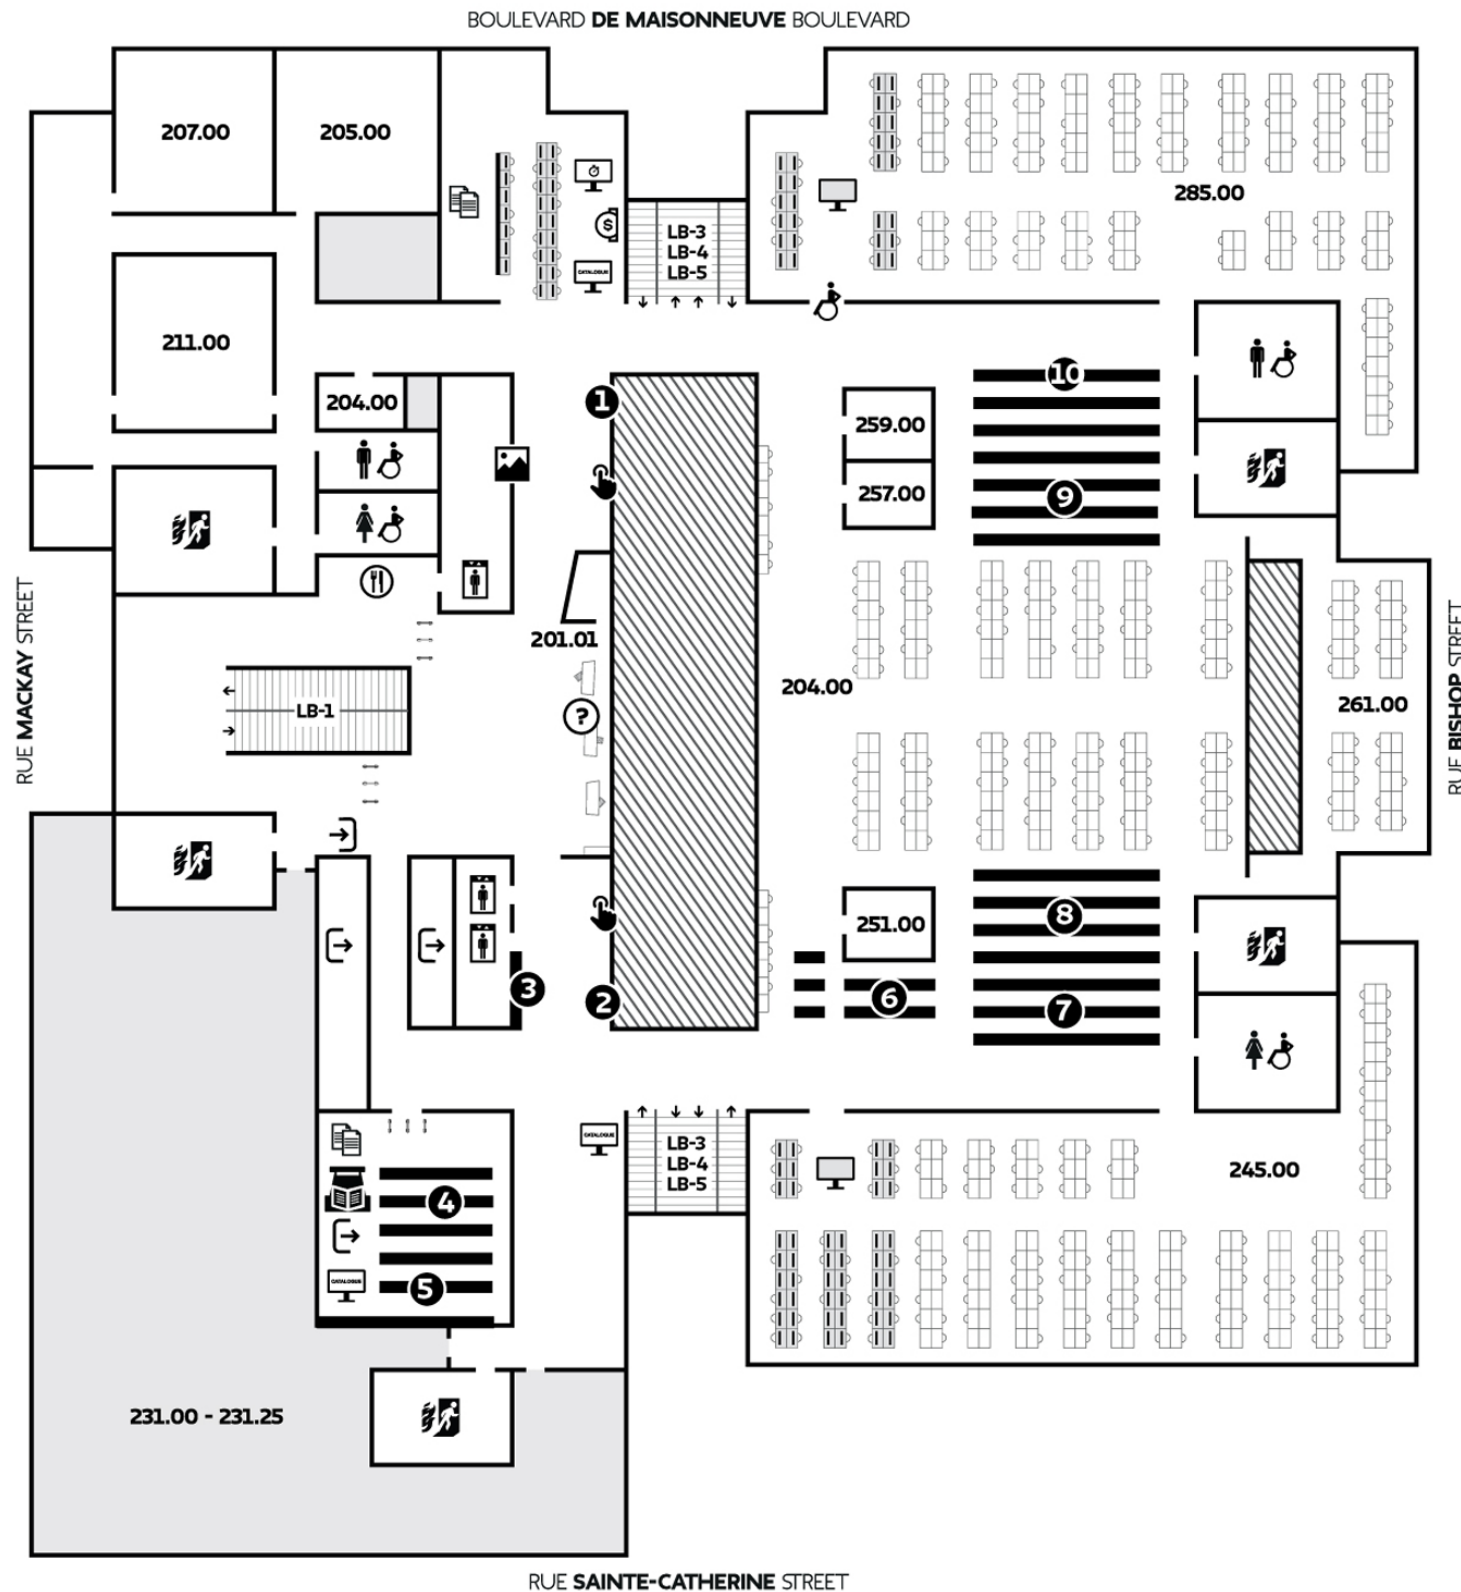

# WEBSTER LIBRARY LB-2

## FACILITIES

- 201.01** Consultation Room
- 204.00** 3D Printing
- 205.00** Classroom
- 207.00** Classroom
- 211.00** Technology Sandbox
- 231.00** Interlibrary Loans & Access Services
- 245.00** Belgium Reading Room
- 251.00** Linda Kay Group Study Room
- 257.00** Croatia Group Study Room
- 259.00** New Zealand Group Study Room
- 261.00** Switzerland Reading Room
- 285.00** Ireland Reading Room