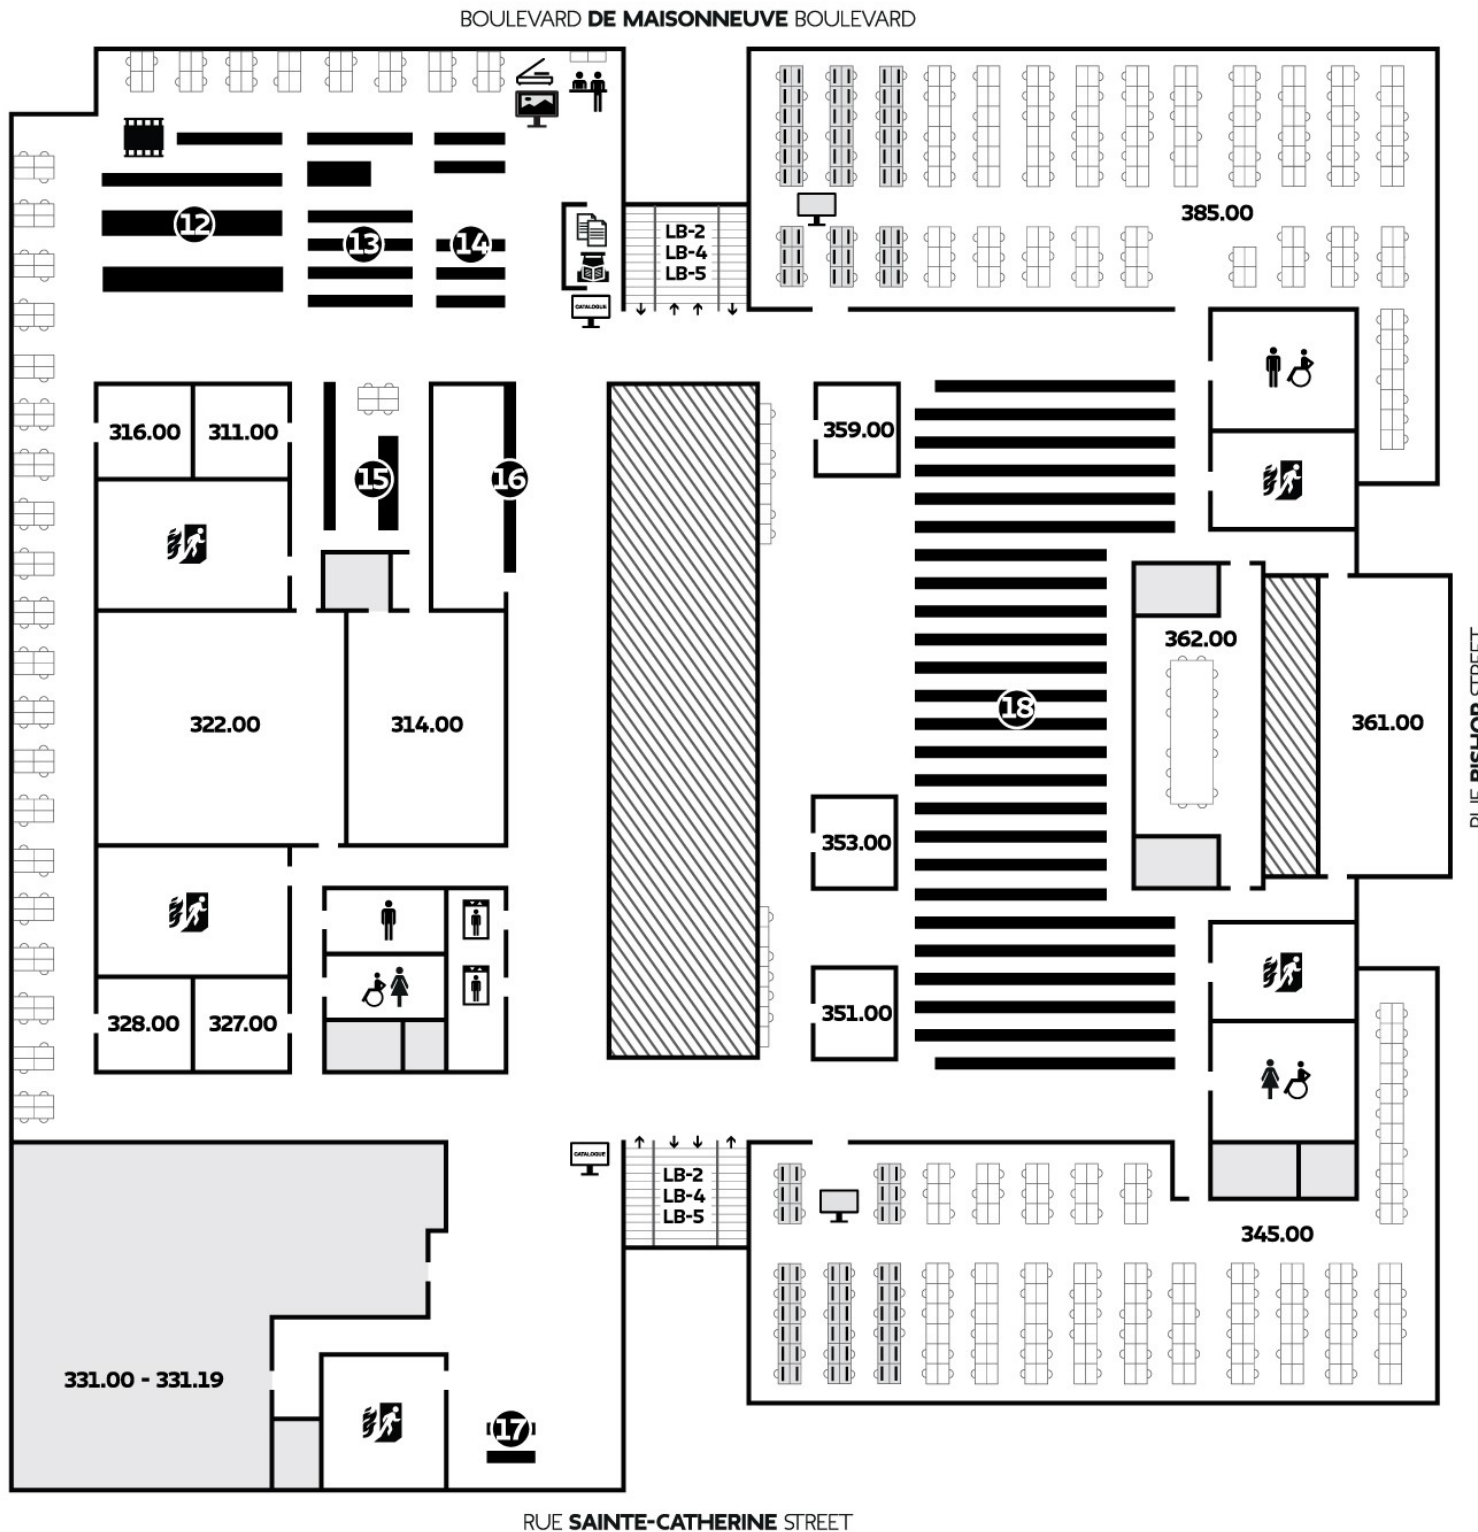

WEBSTER LIBRARY LB-3

FACILITIES

- 311.00 Haiti Presentation Practice Room
- 314.00 Visualization Studio
- 316.00 Australia Presentation Practice Room
- 322.00 Multifunctional Room
- 327.00 Syria Presentation Practice Room
- 328.00 Zimbabwe Presentation Practice Room
- 331.00 Office of the University Librarian
- 345.00 India Reading Room
- 351.00 Netherlands Group Study Room
- 353.00 Kenya Group Study Room
- 359.00 Vietnam Group Study Room
- 361.00 Friends of the Library Room
- 362.00 Seminar Room
- 385.00 France Reading Room

COLLECTIONS

- 12 Microforms
- 13 Media Collection
- 14 Curriculum Collection
- 15 Atlases & maps
- 16 LB-3 Library display
- 17 LB-3 sorting area
- 18 Books A - GZ

SERVICES

- Standing desks
- Flatbed scanners
- Graphics workstation / specialized databases
- Microform readers
- Print, scan and photocopy (B&W)
- Book scanner
- Catalogue
- Emergency exit
- Elevator
- Washrooms
- Computers