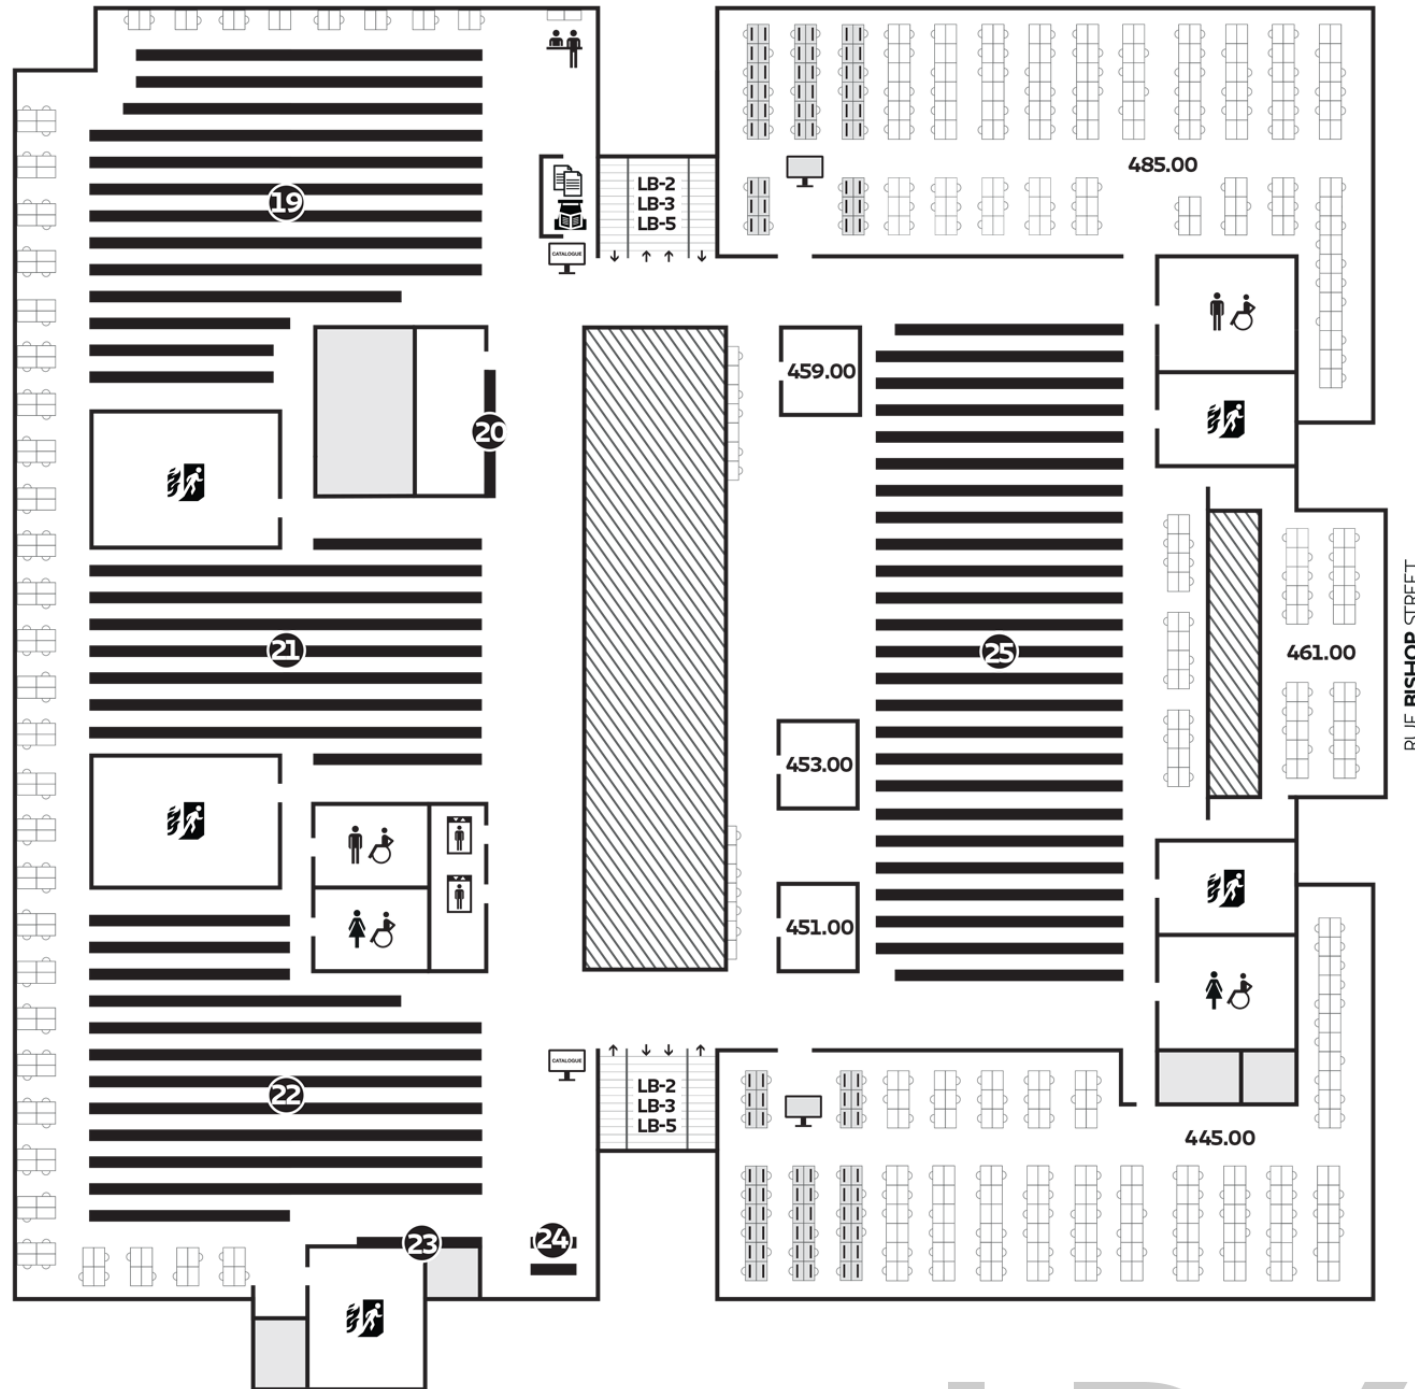

WEBSTER LIBRARY LB-4

BOULEVARD DE MAISONNEUVE BOULEVARD

RUE SAINTE-CATHERINE STREET

LB-4

FACILITIES

- **445.00** Mexico Reading Room
- **451.00** Brazil Group Study Room
- **453.00** Japan Group Study Room
- **459.00** Italy Group Study Room
- **461.00** China Reading Room
- **485.00** Denmark Reading Room

COLLECTIONS

- **19** Books J - ND
- **20** LB-4 Library display
- **21** Books ND - PQ
- **22** Books PQ - QA
- **23** Oversize books
- **24** LB-4 sorting area
- **25** Books H - HZ

SERVICES

- Standing desks
- Print, scan and photocopy (B&W)
- Book scanner
- Catalogue
- Elevator
- Emergency exit
- Washrooms
- Computers